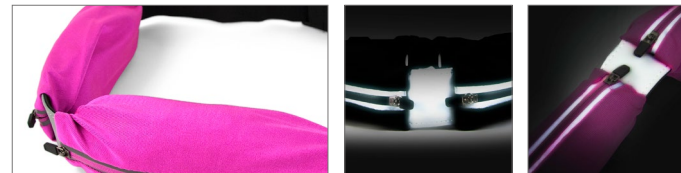

## Dual Pocket Fitness Belt

### Carries your smartphone and other items

Fully adjustable waistband with dual expandable pouches to hold your smartphone, music player, identification card, keys, cash or other items while you are exercising. Keeps your valuables safe and secure when you are out and about.

- Comfortable & secure
- Expanding dual pouches

phone, keys & cash

fully adjustable

Suitable for all  
**models**

	Height	Width	Depth	Weight	Quantity
Consumer	16.9 cm	9.7 cm	5.2 cm	0.1 kg	1
Master	55 cm	36 cm	23 cm	6.1 kg	40